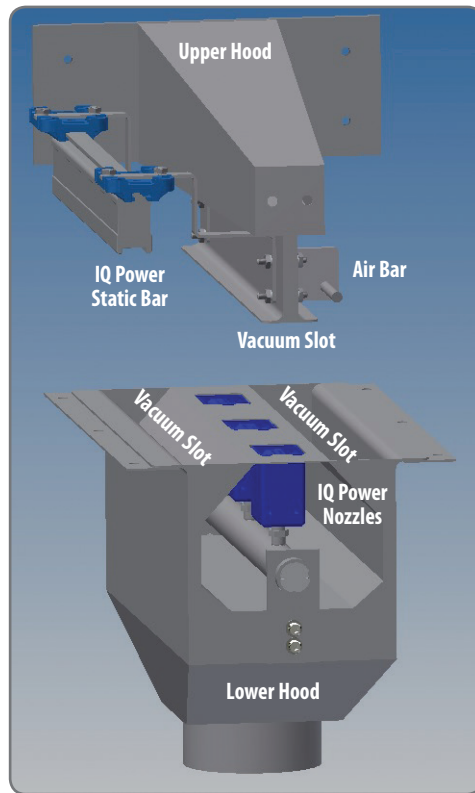

MM

PMOEMEN
 MUEUMTDOE
 TEMDPSRMP
 RRSNMMNDDESOP
 TPMEPSXUPMEX
 DPNSNEP

Specifications

	30"W x 48"L
5FOTE	115V, 60 Hz, 1 RTF
.PRS4PMBEPS	3/4 HP
4POEP	75 dB
MSBDEFBFE	95% @ .01 microns
MSP	Hepa 99.97% @ 0.3 microns
3FHVMBEPS	0-100 psi
EDDFMDESB	426 cfm @ 3.9" H2O
.BSDP3FDDE	DEFSPPE
5BBAVESSES	3FDVCSDEF 1PMWPMBODP